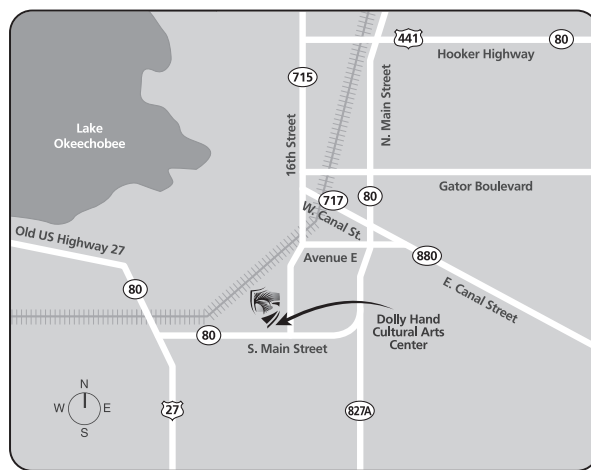

DIRECTIONS

From I-95:

Proceed west on Southern Blvd. (SR 80) approximately 40 miles until you reach Belle Glade. At the first traffic light continue straight ahead. Turn left onto SR 715 and continue through the business area. The College is on the right.

From the Florida Turnpike:

Exit at Southern Blvd. (SR 80). Proceed west on SR 80 approximately 40 miles until you reach Belle Glade. At the first traffic light continue straight ahead. Turn left onto SR 715 and continue through the business area. The College is on the right.