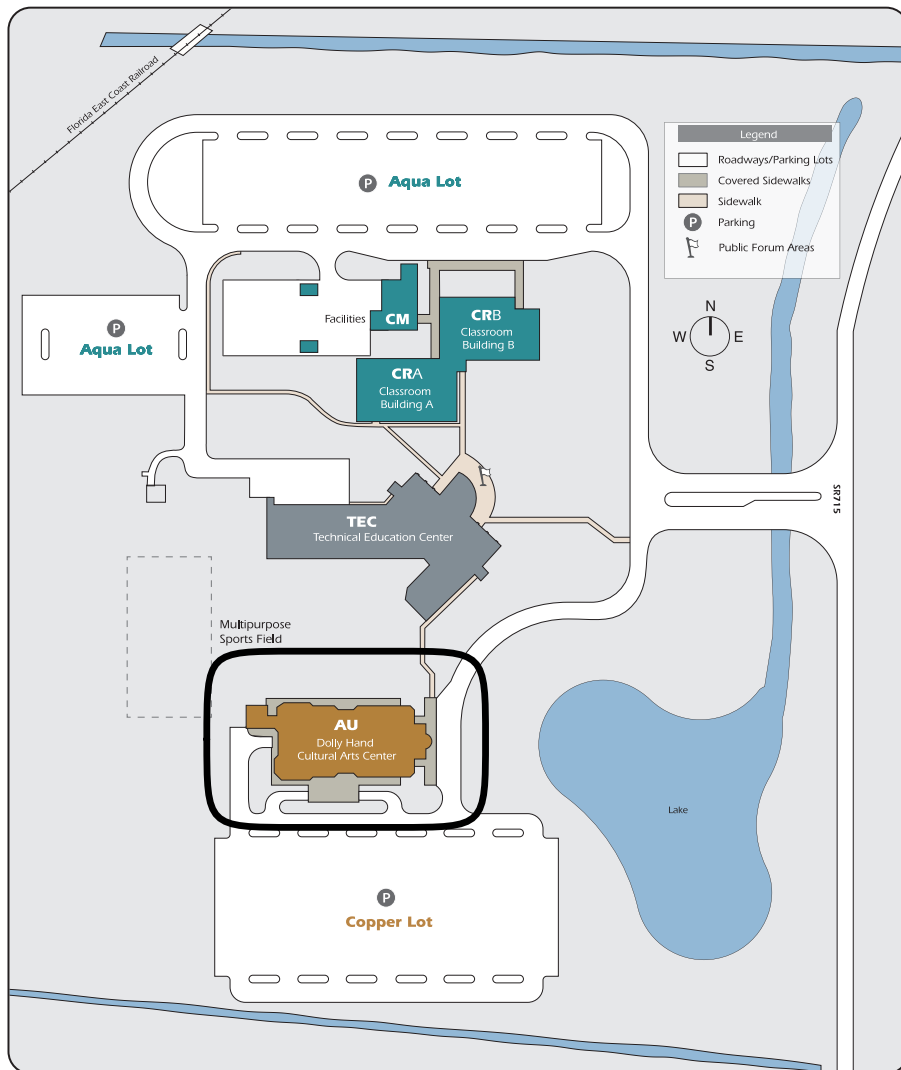

PALM BEACH STATE COLLEGE AT BELLE GLADE

1977 College Drive, Belle Glade, FL 33430-3611

561-996-7222

AU - Dolly Hand Cultural Arts Center

CRA - Registration & Classrooms

- Administration
- Cashier
- Computer Center
- Financial Aid
- Prep Lab
- Provost's Office
- Security
- Student Learning Center
- Testing Center

CRB - Classrooms

- Career Center
- Library Learning Resource Center
- Bookstore
- Security
- Student Lounge / Vending machines

CM - Facilities

TEC - Technical Education Center

- Cafe
- Construction Trades
- Cosmetology
- Criminal Justice
- Heavy Equipment Mechanics
- Welding
- Wellness / Fitness Center